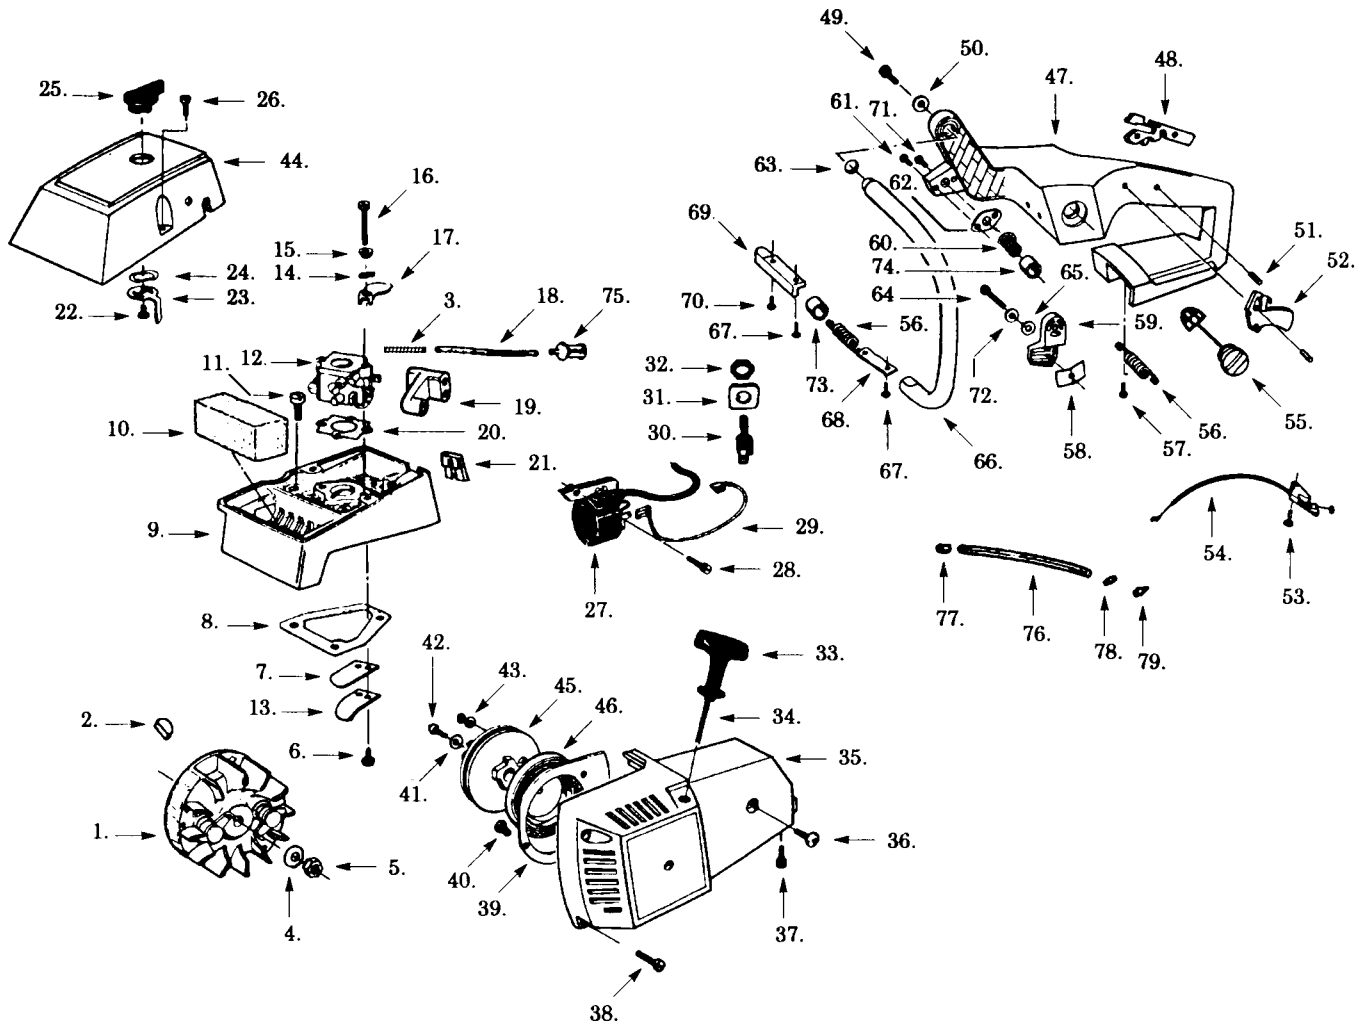

Ref.	Part No.	Description	Ref.	Part No.	Description	Ref.	Part No.	Description
1.	530-039111	Flywheel Ass'y. (Incl. 8)	27.	530-069403	Ignition Module	53.	530-016016	Screw
2.	530-015126	Flywheel Key	28.	530-015816	Screw	54.	530-036966	Throttle Cable Assy
3.	530-037264	Spring	29.	530-037014	Wire Harness	55.	530-036965	Fuel Cap Assy.
4.	530-015127	Washer	30.	530-026766	Toggle Switch	56.	530-036954	Rear Mount Spring
5.	530-626605	Nut	31.	530-012311	Indicating Plate	57.	530-015906	Screw
6.	530-015241	Screw	32.	530-023575	Nut	58.	530-024317	Isolator Pad
7.	530-036331	Reed Valve	33.	530-026735	Starter Handle	59.	530-036929	Upper Bracket
8.	530-019118	Gasket	34.	530-069232	Rope Kit	60.	530-036955	Spring
9.	530-036940	Carburetor Hsg.	35.	530-037158	Fan Hsg.	61.	530-016022	Screw
10.	530-023791	Air Filter	36.	530-015771	Screw	62.	530-036946	Isolator Plate
11.	530-015242	Screw	37.	530-016018	Screw	63.	530-025678	Spacer
12.	530-035311	Carburetor	38.	530-015812	Screw	64.	530-015505	Screw
13.	530-036332	Reed Stop	39.	530-037013	Fan Hsg. Baffle	65.	530-015209	Washer
14.	530-015254	Wave Washer	40.	530-015777	Screw	66.	530-036939	Front Handle
15.	530-023865	Spacer	41.	530-015428	Washer	67.	530-016018	Screw
16.	530-015245	Screw	42.	530-015036	Screw	68.	530-036113	AV Strap
17.	530-023805	Choke Shutter	43.	530-015823	Screw	69.	530-036943	Isolator Bracket
18.	530-069247	Line Kit (Bulk#8133)	44.	530-036941	Carb. Cover	70.	530-016019	Screw
19.	530-036973	Carb. Adj. Grommet	45.	530-069288	Starter Pulley	71.	530-016005	Screw
20.	530-019045	Carb. Gasket	46.	530-042023	Recoil Spring	72.	530-001642	Lockwasher
21.	530-036972	Grommet - Throttle Cable	47.	530-014761	Tank & Handle Assy	73.	530-036953	Isolator Sleeve
22.	530-015407	Screw	48.	530-036967	Throttle Lockout Lever	74.	530-036956	Upper Sleeve
23.	530-037070	Choke Lever	49.	530-016020	Screw	75.	530-037016	Fuel Filter Assy
24.	530-015147	Wave Washer	50.	530-016021	Washer	76.	530-069216	Vent Line Kit
25.	530-037116	Choke Knob	51.	530-015701	Roll Pin	77.	530-027339	Vent Plug
26.	530-015168	Screw	52.	530-036986	Throttle Trigger	78.	530-024475	Vent Fitting
						79.	530-026119	Check Valve

* = REFER TO THE SERVICE REFERENCE INDICATED FOR MORE INFORMATION. (LOCATED AT END OF IPL)