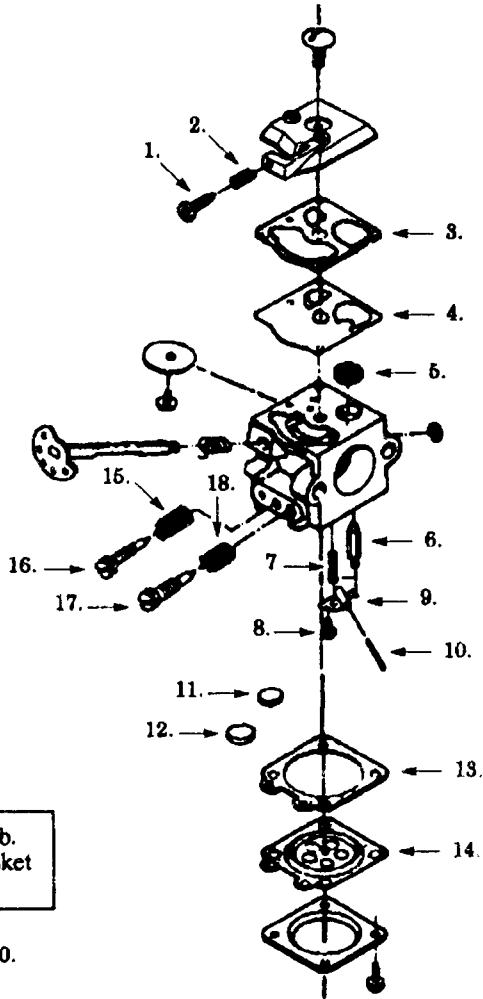

* = REFER TO THE SERVICE REFERENCE INDICATED FOR MORE INFORMATION. (LOCATED AT END OF IPL)

Carburetor Assembly WT-247 #530-035311

Carb. Repair Kit
19.

Carb. Gasket Kit
20.

Ref.	Part No.	Description
1.	530-035208	Idle Speed Adj. Screw
2.	530-035208	Idle Speed Adj. Spring
3.	530-035164	Fuel Pump Gasket
4.	530-035166	Fuel Pump Diaphragm
5.	501-666101	Fuel Inlet Screen WT20/247
6.	530-035106	Inlet Needle Valve
7.	530-035188	Metering Lever Spring
8.	530-035016	Metering Lever Pin Screw
9.	530-035031	Metering Lever
10.	530-035028	Metering Lever Pin
11.	503-574201	Welch Plug-5/16 Dia.
12.	504-100012	Welch Plug-1/4 Dia.
13.	530-035165	Metering Diaphragm Gasket
14.	530-035014	Metering Diaphragm
15.	530-035023	Low Speed Mixture Needle Spring
16.	530-035171	Low Speed Mixture Needle
17.	530-035169	High Speed Mixture Needle
18.	530-035167	High Speed Mixture Needle Spring
19.	530-035161	Carb. Repair Kit (Incl. 3-14)
20.	530-035173	Carb. Gasket/Diaphragm (Incl. 3, 4, 13, & 14)