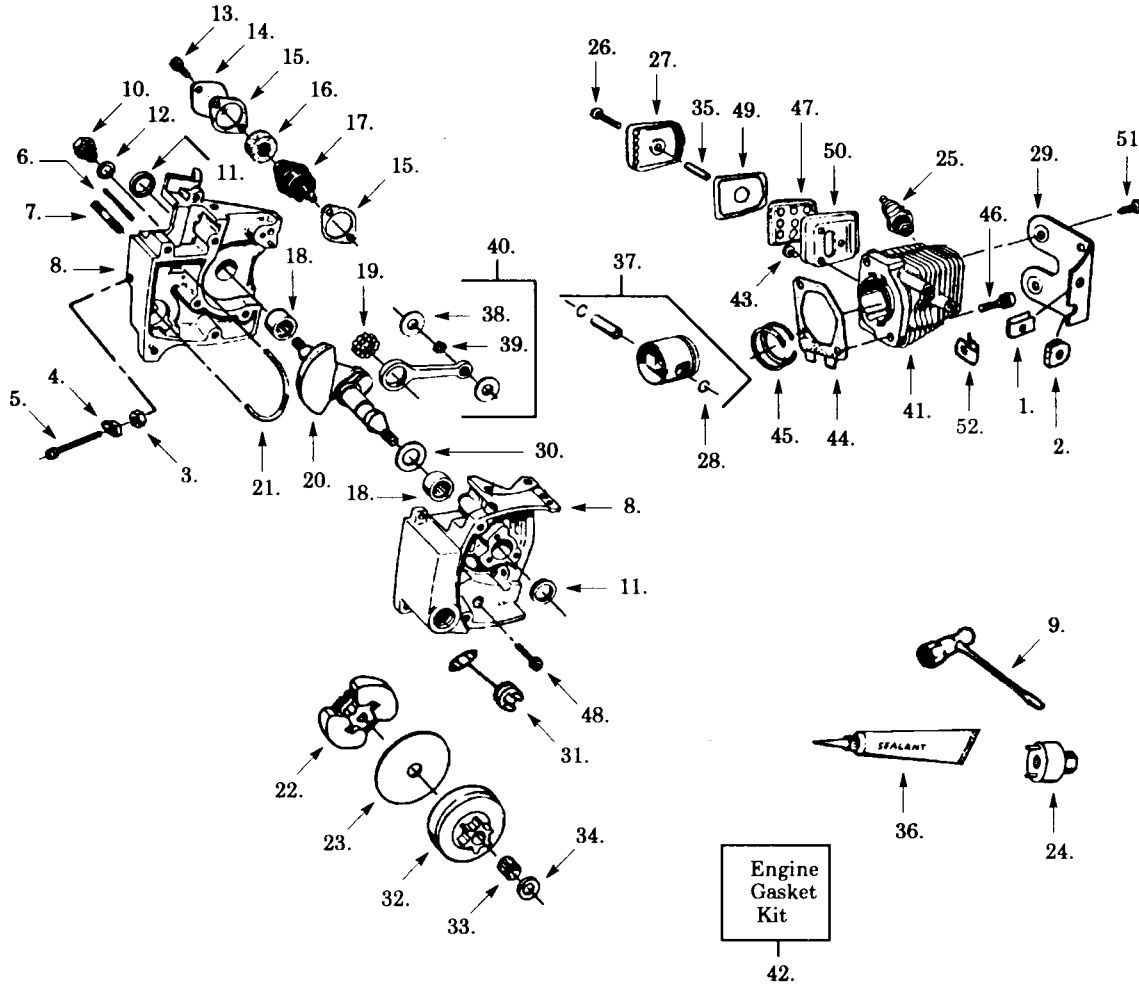

SPAREPARTS

107 26 10-61

Ref.	Part No.	Description	Ref.	Part No.	Description	Ref.	Part No.	Description
1.	530-016029	Speed Nut	24.	530-031112	Clutch Tool	42.	530-069401	Engine Gasket Kit (Incl. 11,12,15,16,44, from pg.2 8 & 20)
2.	530-037063	Grommet	25.	503-235108	Spark Plug (RCJ-7Y)	43.	530-001666	Screw
3.	530-015135	Locknut	26.	530-016026	Screw	44.	530-019195	Cylinder Gasket
4.	530-023492	Bar Adjust Pin	27.	530-037232	Muffler Cover	45.	-	Piston Ring
5.	530-015236	Screw	28.	530-023843	Piston Pin Retainer		530-025875	Model 345
6.	530-036450	Oil Tank Vent Pin	29.	530-016024	Rear Mount Bracket		530-027482	Model 395
7.	530-015642	Bar Mounting Stud	30.	530-023887	Thrust Washer	46.	530-015239	Screw
8.	530-014742	Crankcase Ass'y. (Incl. 3-7,10,11,&18)	31.	530-010444	Oil Cap Ass'y. (Incl. O-Ring)	47.	530-037083	Muffler Baffle-Inner
9.	530-031094	Scrench	32.	530-069166	Clutch Drum	48.	530-015986	Screw
10.	530-069142	Check Valve Kit (Incl. 12)	33.	530-032079	Clutch Bearing	49.	530-036970	Muffler Baffle-Outer
11.	530-019059	Crankshaft Seal	34.	530-023519	Clutch Spacer-Inside	50.	530-036968	Muffler Body
12.	530-019089	Check Valve Gasket	35.	530-016052	Muffler Spacer	51.	530-016017	Screw
13.	530-001643	Screw	36.	504-982601	Crankcase Sealant	52.	530-037354	Wire Clamp
14.	530-023802	Metering Body Cover	37.	-	Piston Kit (Incl.. 28,45& Pin)			
15.	530-019091	Metering Body Gasket		530-010587	Model 345			
16.	530-023801	Oil Filter (Foam)		530-010888	Model 395			
17.	530-010195	Metering Body Ass'y.	38.	530-015486	Washer			
18.	530-032029	Crankshaft Bearing	39.	530-032075	Bearing Rod Top (Incl. 22 Bearings)			
19.	530-032065	Roller Bearing (Incl. 12 Bearings)	40.	530-010474	Connecting Rod Assy (Incl. 38 & 39)			
20.	530-022172	Crankshaft	41.	-	Cylinder (Incl 37 & 41)			
21.	530-021026	Oil Discharge Line		530-012314	Model 345			
22.	530-069193	Clutch Ass'y. Kit		530-012312	Model 395			
23.	530-069197	Clutch Washer Kit (Outside)